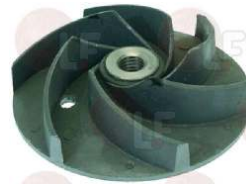

THIRODE 904113

3122147 PUMP HOUSING
inlet external $\varnothing$ 28 mm
outlet external $\varnothing$ 28 mm